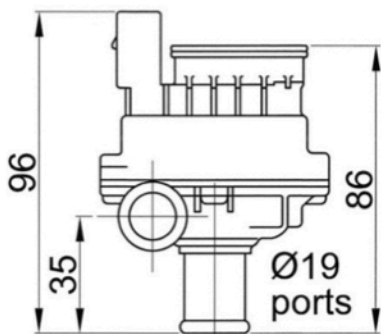

a xylem brand

12v dc Circulation Pump 59510-0012

12 volt d.c. plastic pump
Non-self-priming for hot water circulation

dimensions in mm

- ◆ Long life 'brush-less' DC motor with sealess magnetic drive pump. (No shaft seal to leak)
- ◆ Up to 20,000 hours life
- ◆ Pumps water at 100°C
- ◆ Current draw 1.2 amps at 12v dc
- ◆ Output up to 12.5 litres/minute at 1.2m total head
- ◆ Ignition protected
- ◆ Non-corroding materials
- ◆ Non-self-priming requires flooded suction
- ◆ Not suitable for seawater
- ◆ Weight: 0.27Kg