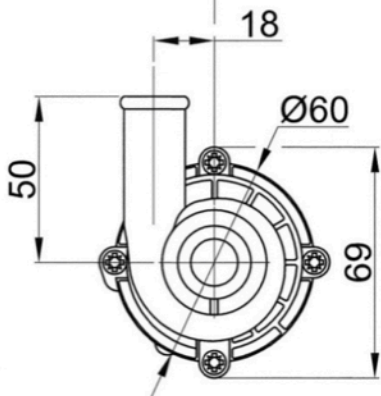

a xylem brand

12v dc Circulation Pump 59510-0012

12 volt d.c. plastic pump
Non-self-priming for hot water circulation

dimensions in mm

- ◆ Long life 'brush-less' DC motor with sealess magnetic drive pump. (No shaft seal to leak)
- ◆ Up to 20,000 hours life
- ◆ Pumps water at 100°C
- ◆ Current draw 1.2 amps at 12v dc
- ◆ Output up to 12.5 litres/minute at 1.2m total head
- ◆ Ignition protected
- ◆ Non-corroding materials
- ◆ Non-self-priming requires flooded suction
- ◆ Not suitable for seawater
- ◆ Weight: 0.27Kg